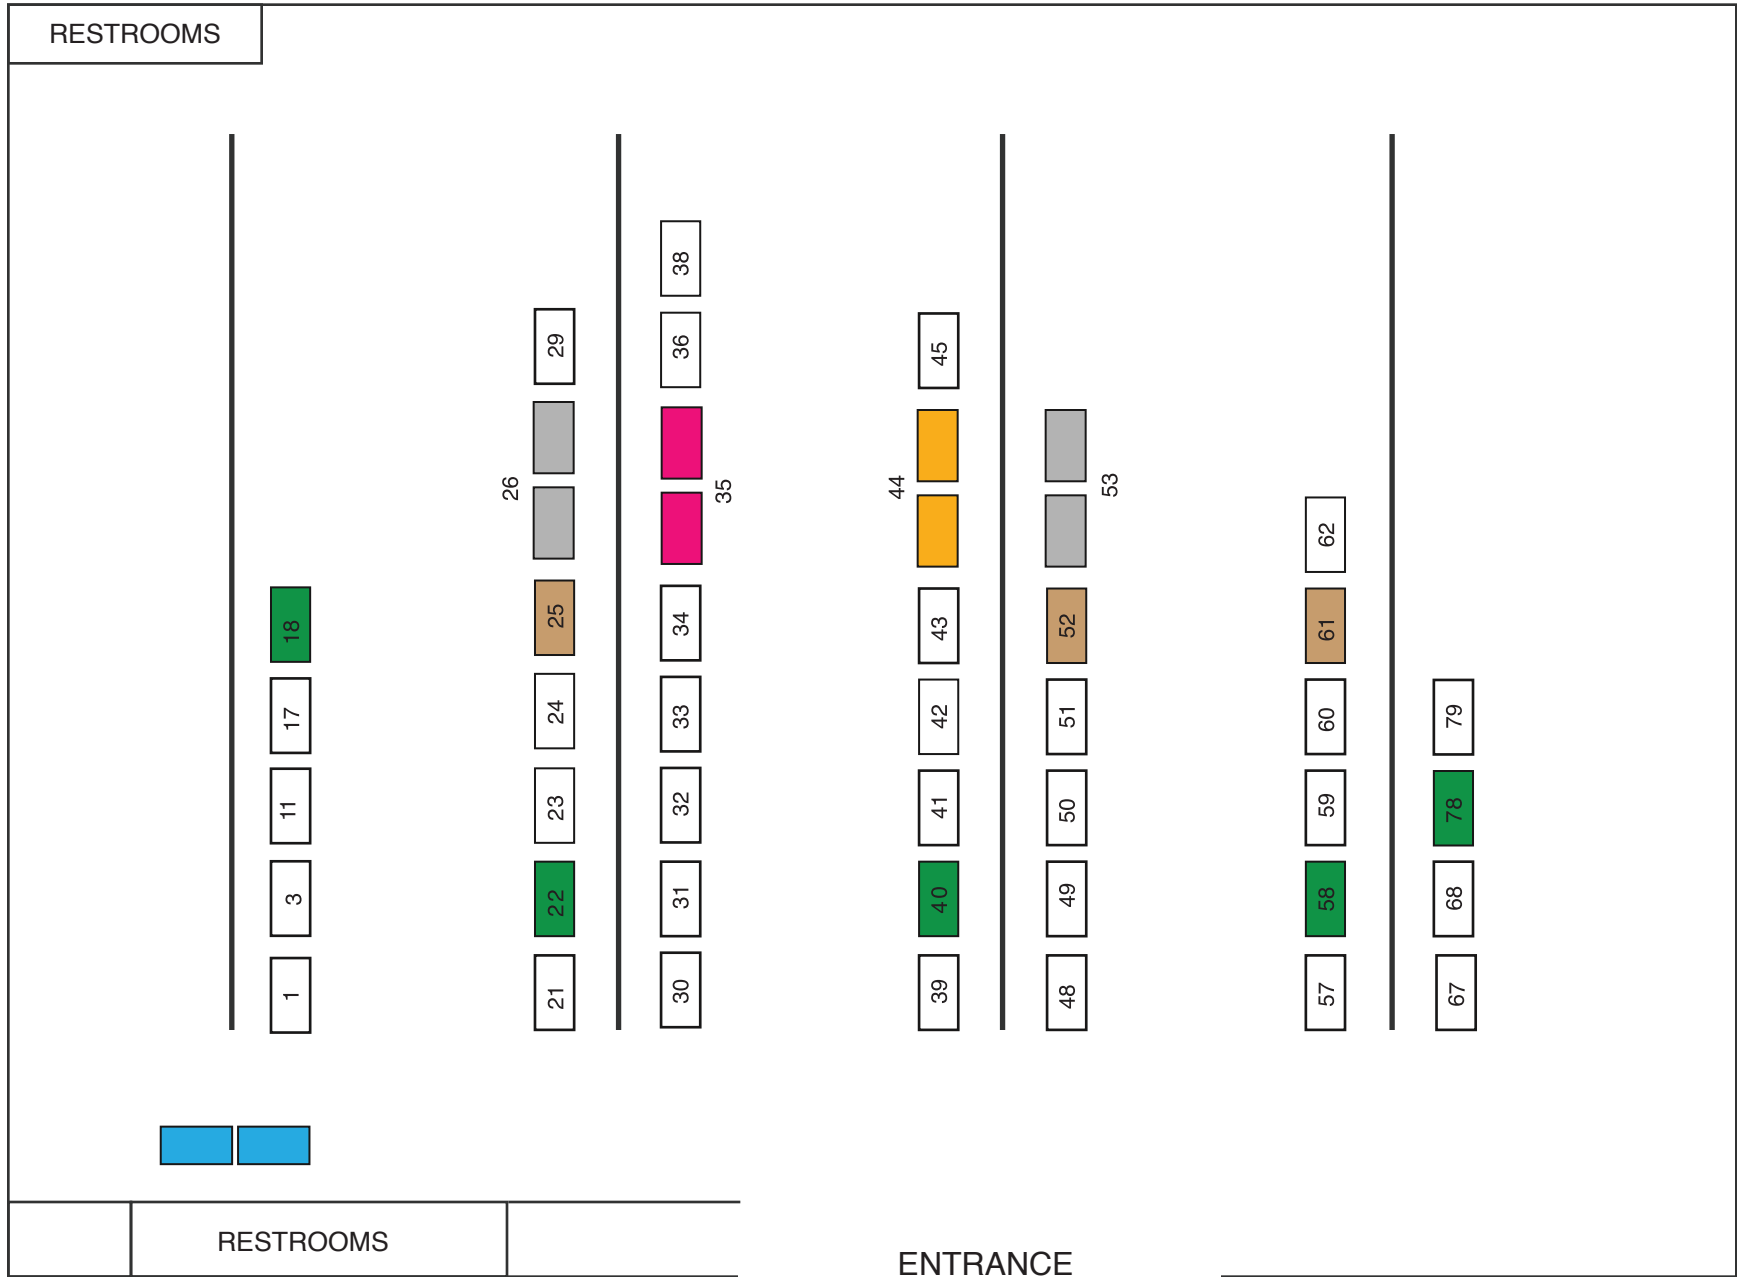

# FLOORPLAN SCOTT BUILDING - NC STATE FAIRGROUNDS

 Gold	 Bronze	 Beverage	 Presenting
 Silver	 Standard	 Food	